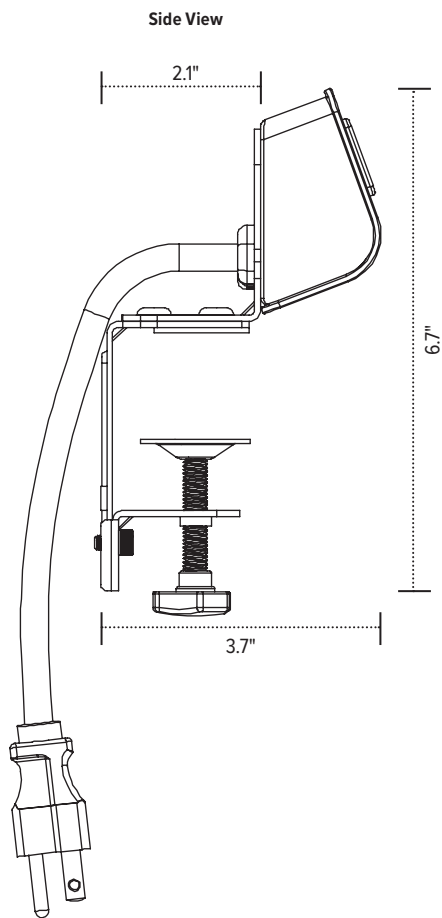

FlexCharge4

personal desktop power

esi

800.833.3746
esiergo.com