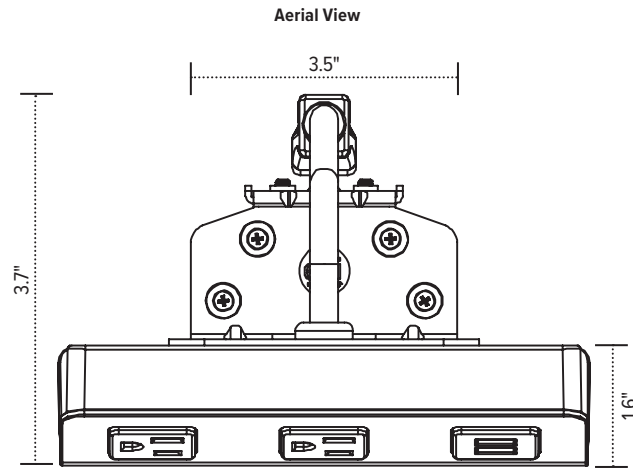

FlexCharge4

personal desktop power

esi

800.833.3746
esiergo.com