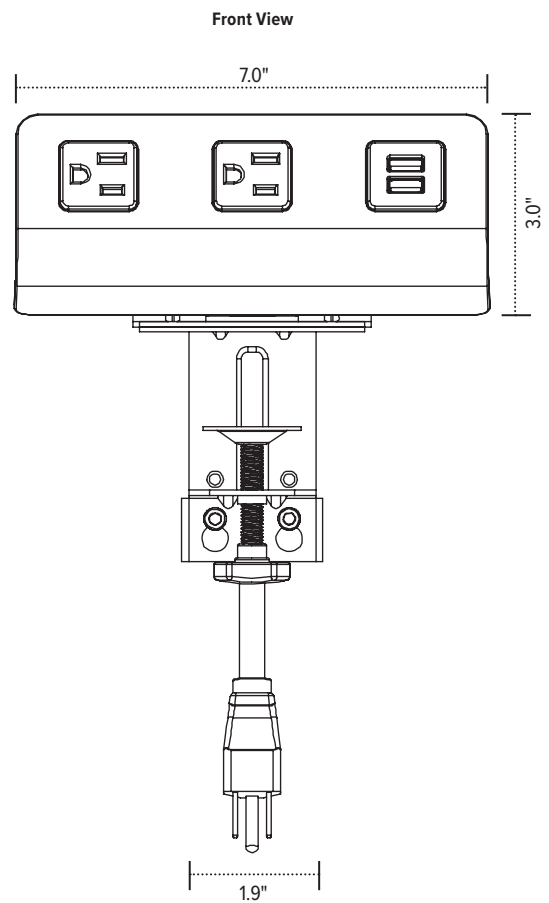

FlexCharge4

personal desktop power

esi

800.833.3746
esiergo.com